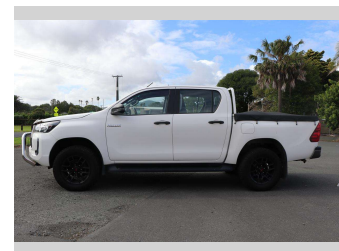

2021 Toyota Hilux SR TD DC 2.8DT/4WD

Purchase Price

\$47,990

Includes GST, Registration & Licensing

Finance may be available on this vehicle. Ask one of our friendly staff for more information.

Gain peace of mind with Mechanical Breakdown Insurance. **Ask us how.**

Top features

None Listed

Body Style

4 door, Ute

Odometer

62,104 km

Engine

2755 cc, Electronic Fuel