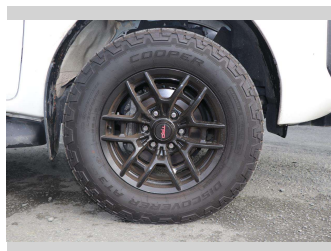

2021 Toyota Hilux SR TD DC 2.8DT/4WD

Purchase Price

$47,990

Includes GST, Registration & Licensing

Finance may be available on this vehicle. Ask one of our friendly staff for more information.

Gain peace of mind with Mechanical Breakdown Insurance. **Ask us how.**

Top features

None Listed

Body Style

4 door, Ute

Odometer

62,104 km

Engine

2755 cc, Electronic Fuel

Fuel Type

Diesel

Transmission

CVT

Wheels

-

VIN

MR0KA3CD101260232

Interior

-

Safety

Based on 2019 ANCAP rating for 19+ models

Reg No.

NNZ796

Ext Colour

White

History

NZ New

Seats

5 seats

CO2 Emissions

★ ★ ☆ ☆ ☆ ☆

238 grams/km

Energy Economy

★ ★ ☆ ☆ ☆ ☆

**Annual fuel cost of $3,610
9.1L per 100km**

Cost per year is an estimate based on diesel price of $2.00 per litre and an average distance of 14000 km. Includes Road User Charges (RUC). Emissions and Energy Economy figures standardised to 3P WLTP.

Stock ID: 1505639

Archibald Cars | Phone 09 408 1900 | Email sales@amotors.co.nz
143 Commerce Street, Kaitaia, New Zealand
www.archibaldcars.co.nz