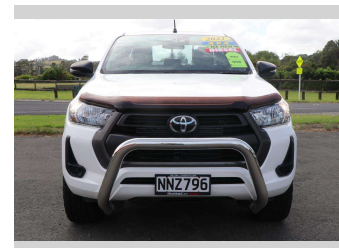

2021 Toyota Hilux SR TD DC 2.8DT/4WD

Purchase Price

\$47,990

Includes GST, Registration & Licensing

Finance may be available on this vehicle. Ask one of our friendly staff for more information.

Gain peace of mind with Mechanical Breakdown Insurance. **Ask us how.**

Top features

None Listed

Body Style

4 door, Ute

Odometer

62,104 km

Engine

2755 cc, Electronic Fuel

Fuel Type

Diesel

Transmission

CVT

Wheels

-

VIN

MR0KA3CD101260232