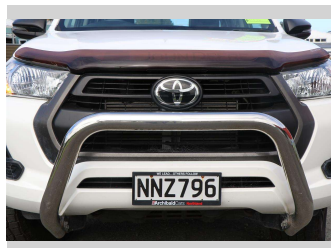

2021 Toyota Hilux SR TD DC 2.8DT/4WD

Purchase Price

\$47,990

Includes GST, Registration & Licensing

Finance may be available on this vehicle. Ask one of our friendly staff for more information.

Gain peace of mind with Mechanical Breakdown Insurance. **Ask us how.**

Top features

None Listed

Body Style

4 door, Ute

Odometer

62,104 km

Engine

2755 cc, Electronic Fuel