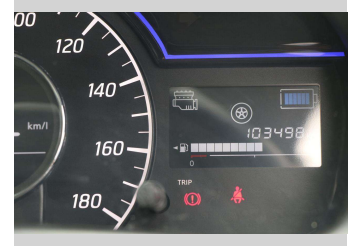

2017 Nissan Note E-POWER

Purchase Price **$15,990**
Includes GST, Registration & Licensing

Finance may be available on this vehicle. Ask one of our friendly staff for more information.

Gain peace of mind with Mechanical Breakdown Insurance. **Ask us how.**

Top features

- » 2 KEYS
- » ABS Brakes
- » Air Bag(s)
- » Air Conditioning
- » Bluetooth
- » Central Locking
- » Electric Mirrors
- » Electric Windows
- » Forward Collision Aler...
- » Keyless start
- » Lane Changing Warning
- » Remote Locking
- » Reversing Camera
- » Tinted Windows

Body Style
5 door, Hatchback

Odometer
103,497 km

Engine
1198 cc, Hybrid

Fuel Type
Petrol

Transmission
CVT

Wheels
-

VIN
7AT0DH79X24132266

Interior
Black

Safety

Based on 2024 VSRR rating

Reg No.
QYD230

Ext Colour
Grey

History
Ex-Overseas

Seats
5 seats

CO2 Emissions
★★★★☆
91 grams/km

Energy Economy
★★★★☆☆

Annual fuel cost of $1,490
3.8L per 100km

Cost per year is an estimate based on petrol price of $2.80 per litre and an average distance of 14000 km. Emissions and Energy Economy figures standardised to 3P WLTP.

Stock ID: 549565

Waipapa Autocourt | Phone 09 407 6430 | Email info@waipapacars.co.nz
2047 State Highway 10, Waipapa, Kerikeri 0295, New Zealand
www.waipapacars.co.nz