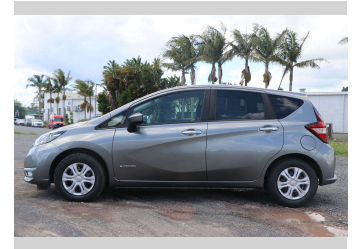

2017 Nissan Note E-POWER

Purchase Price **\$15,990**
Includes GST, Registration & Licensing

Finance may be available on this vehicle. Ask one of our friendly staff for more information.

Gain peace of mind with Mechanical Breakdown Insurance. **Ask us how.**

Body Style
5 door, Hatchback

Odometer
103,497 km

Engine
1198 cc, Hybrid

Fuel Type
Petrol

Transmission
CVT

Wheels
-

VIN
7AT0DH79X24132266

Interior
Black