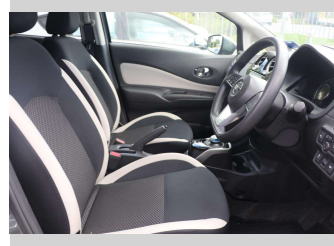

2017 Nissan Note E-POWER

Purchase Price **$15,990**
Includes GST, Registration & Licensing

Finance may be available on this vehicle. Ask one of our friendly staff for more information.

Gain peace of mind with Mechanical Breakdown Insurance. **Ask us how.**

Top features

- » 2 KEYS
- » ABS Brakes
- » Air Bag(s)
- » Air Conditioning
- » Bluetooth
- » Central Locking
- » Electric Mirrors
- » Electric Windows
- » Forward Collision Aler...
- » Keyless start
- » Lane Changing Warning
- » Remote Locking
- » Reversing Camera
- » Tinted Windows

Body Style
5 door, Hatchback

Odometer
103,497 km

Engine
1198 cc, Hybrid

Fuel Type
Petrol

Transmission
CVT

Wheels
-

VIN
7AT0DH79X24132266

Interior
Black

Safety

Based on 2024 VSRR rating

Reg No.
QYD230

Ext Colour
Grey

History
Ex-Overseas

Seats
5 seats

CO2 Emissions
★★★★☆
91 grams/km

Energy Economy
★★★★☆☆

Annual fuel cost of $1,490
3.8L per 100km

Cost per year is an estimate based on petrol price of $2.80 per litre and an average distance of 14000 km. Emissions and Energy Economy figures standardised to 3P WLTP.

Stock ID: 549565

Waipapa Autocourt | Phone 09 407 6430 | Email info@waipapacars.co.nz
2047 State Highway 10, Waipapa, Kerikeri 0295, New Zealand
www.waipapacars.co.nz