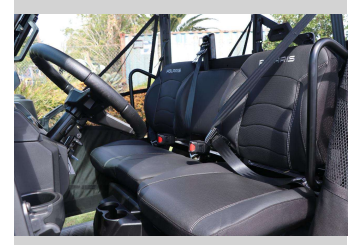

2025 Polaris Ranger Crew XP1000 Premium

Purchase Price **$35,990**
Includes GST, Registration & Licensing

Finance may be available on this vehicle. Ask one of our friendly staff for more information.

Gain peace of mind with Mechanical Breakdown Insurance. **Ask us how.**

Top features
None Listed

Body Style
Motorbike - Quad

Odometer
1 hr

Engine
999 cc, Electronic Fuel Injection

Fuel Type
Petrol

Transmission
CVT

Wheels
-

VIN
4XARSE999R8458304

Interior
N/A

Safety
N/A

Reg No.
-

Ext Colour
Azure Crystal

History
Brand New

Seats
N/A

CO2 Emissions
N/A

Energy Economy
N/A

Stock ID: 2500658

Waipapa Autocourt | Phone 09 407 6430 | Email info@waipapacars.co.nz
2047 State Highway 10, Waipapa, Kerikeri 0295, New Zealand
www.waipapacars.co.nz