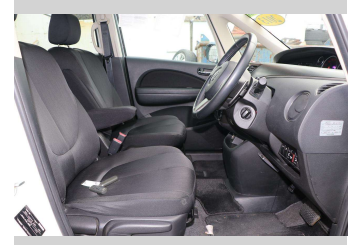

# 2015 Mazda Biante

Purchase Price

**\$14,990**

Includes GST, Registration & Licensing

Finance may be available on this vehicle. Ask one of our friendly staff for more information.

Gain peace of mind with Mechanical Breakdown Insurance. **Ask us how.**

## Top features

None Listed

Body Style

**Light Van**

Odometer

**94,134 km**

Engine

**1997 cc, Electronic Fuel**